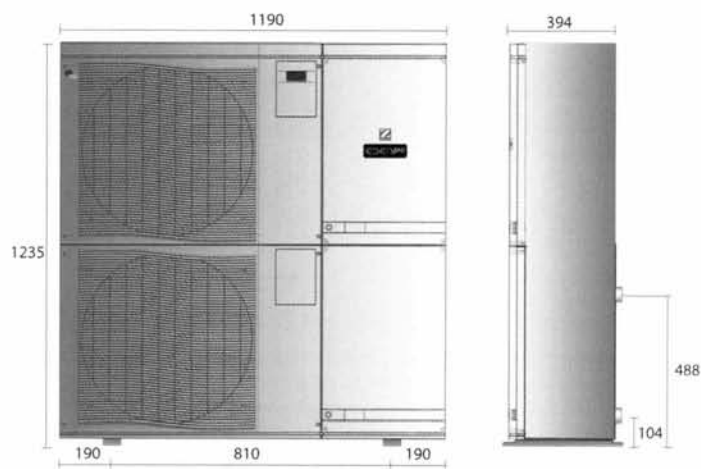

Edenpac⁶

Edenpac⁵

Zodiac, mastering the elements.

Renowned worldwide for the quality and reliability of its products in the aeronautical and marine sectors, Zodiac has now brought its expertise to swimming pools, to bring you a full range of pools, automatic pool cleaners, water treatment systems and heating systems for swimming pools. Zodiac brings you the reassurance of top quality equipment in terms of both design and performance. A real guarantee of efficiency and peace of mind!

Model	EDENPAC⁵	EDENPAC⁶
Coefficient Of Performance	4.97	5.22
Power restored at 15°C outside temp. (kW)	16	21
Power consumed at 15°C outside temp. (kW)	3.22	4.02
Max. pool volume	60,000L	100,000L
Average water flow-rate	6,500L/h	7,500L/h
Hydraulic connections	PVC 1/2 unions Ø 50 to glue	
Electrical power supply (3phase)	400 V / 50 Hz	400 V / 50 Hz
Rated current consumption (A)	6	7
Max. current consumption (A)	9	11
Decibel rating @10m (dB)	42	43.5
Weight (kg)	99	130
Dimensions in mm (Length x Height x Depth)	1190x735x394	1190x1235x394

All measurements are approximate and may vary with the treatment system.