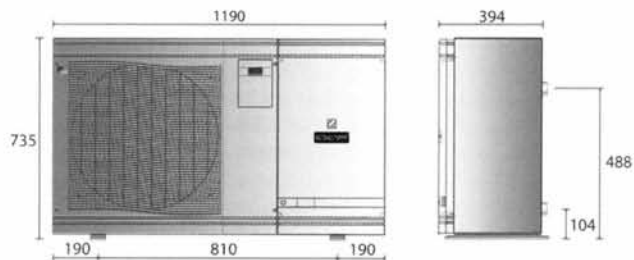

Edenpac⁵

Zodiac, mastering the elements.

Renowned worldwide for the quality and reliability of its products in the aeronautical and marine sectors, Zodiac has now brought its expertise to swimming pools, to bring you a full range of pools, automatic pool cleaners, water treatment systems and heating systems for swimming pools. Zodiac brings you the reassurance of top quality equipment in terms of both design and performance. A real guarantee of efficiency and peace of mind!

Model	EDENPAC⁵	EDENPAC⁶
Coefficient Of Performance	4.97	5.22
Power restored at 15°C outside temp. (kW)	16	21
Power consumed at 15°C outside temp. (kW)	3.22	4.02
Max. pool volume	60,000L	100,000L
Average water flow-rate	6,500L/h	7,500L/h
Hydraulic connections	PVC 1/2 unions Ø 50 to glue	
Electrical power supply (3phase)	400 V / 50 Hz	400 V / 50 Hz
Rated current consumption (A)	6	7
Max. current consumption (A)	9	11
Decibel rating @10m (dB)	42	43.5
Weight (kg)	99	130
Dimensions in mm (Length x Height x Depth)	1190x735x394	1190x1235x394

All measurements are approximate and may vary with the treatment system.